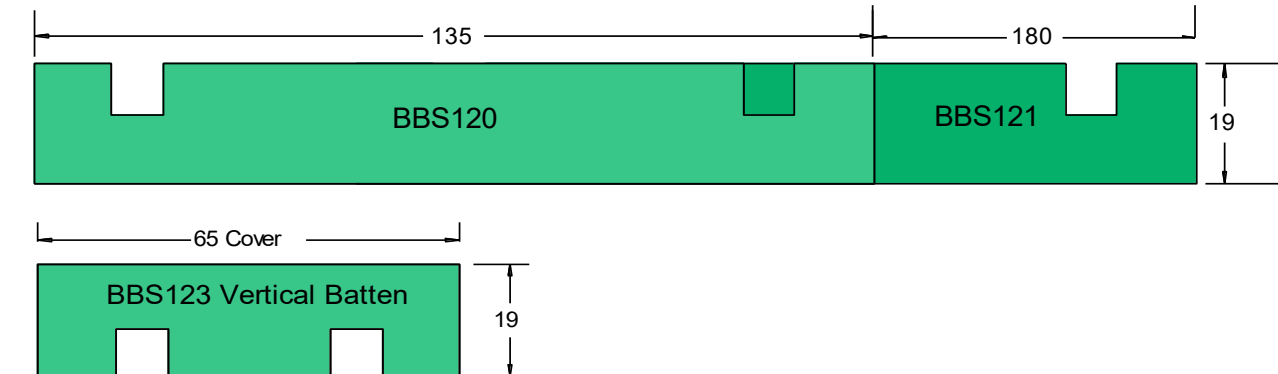

VERTICAL SHIPLAP WEATHER BOARDS

FASCIA BOARDS

NOTE: DRAWINGS NOT TO SCALE

HORIZONTAL RUSTICATED WEATHER BOARDS

HORIZONTAL BEVEL BACK WEATHER BOARDS

HORIZONTAL SPLAYCUT WEATHER BOARDS

BOARD & BATTEN WEATHERBOARDS

TIMBER DECKING

PANELLING & SARKING

REBATED PANELLING

TONGUE & GROOVE FLOORING

EXTERIOR MOULDINGS

INTERNAL MOULDINGS

DECK FIXINGS

Size	DRIVE	Pack Size
10g x 65mm	STAR	400
10g x 65mm	SQUARE	400
12g x 65mm	STAR	300

DRESSED 4 SIDE BOARDS / BANDSAWN 4 SIDES