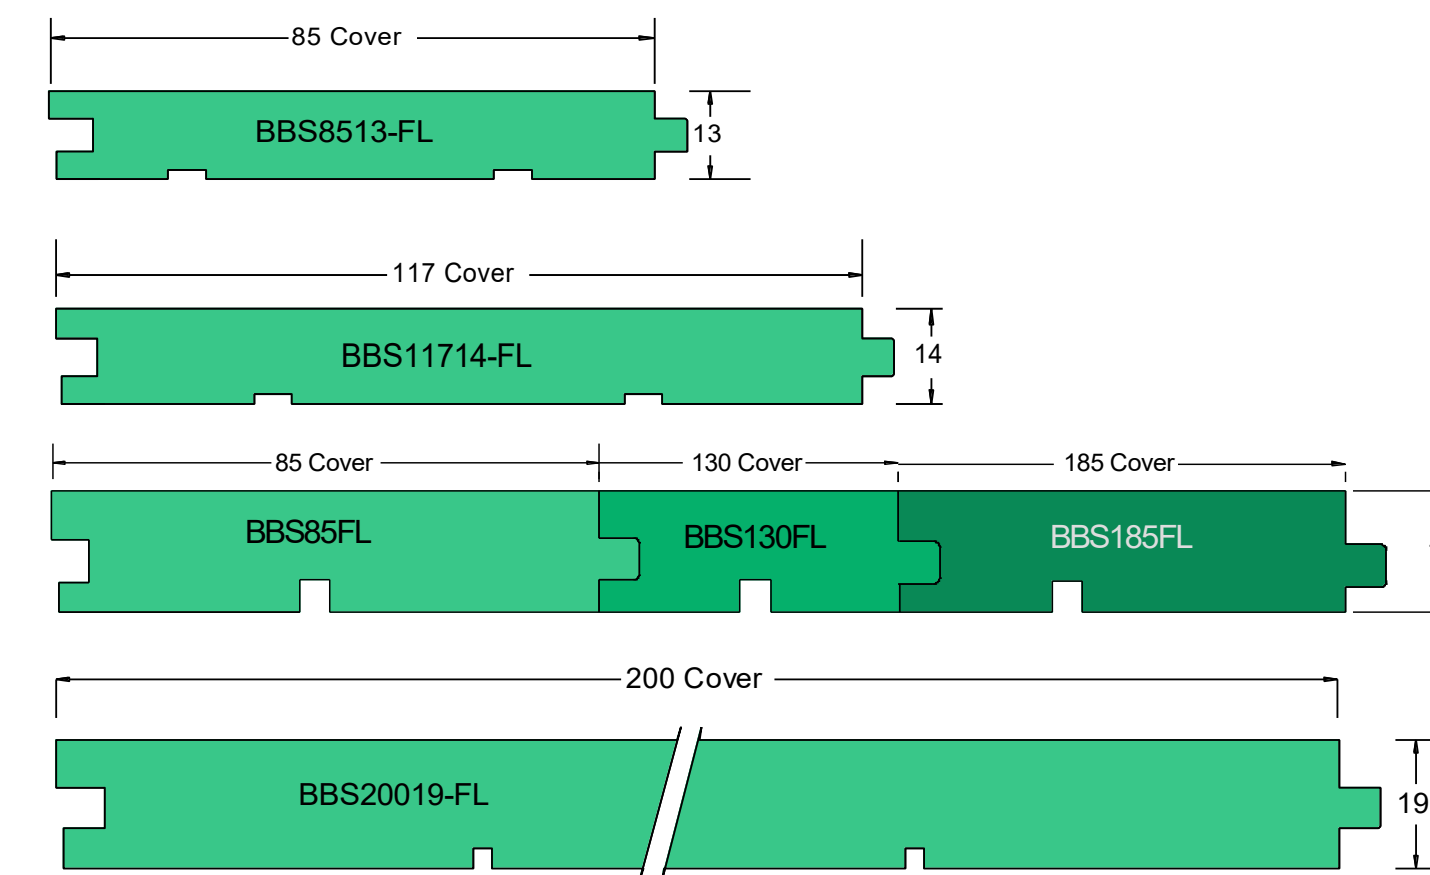

VERTICAL SHIPLAP WEATHER BOARDS

FASCIA BOARDS

NOTE: DRAWINGS NOT TO SCALE

HORIZONTAL RUSTICATED WEATHER BOARDS

HORIZONTAL BEVEL BACK WEATHER BOARDS

HORIZONTAL SPLAYCUT WEATHER BOARDS

BOARD & BATTEN WEATHERBOARDS

TIMBER DECKING

PANELLING & SARKING

REBATED PANELLING

TONGUE & GROOVE FLOORING

EXTERIOR MOULDINGS

INTERNAL MOULDINGS

DECK FIXINGS

Size	DRIVE	Pack Size
10g x 65mm	STAR	400
10g x 65mm	SQUARE	400
12g x 65mm	STAR	300

CLADDING NAILS & ACCESSORIES

Size	No. Per Kilo	Pack Sizes
100x4.00	90	500g
85x3.25	150	2kg
75x3.25	175	5kg
60x3.25	220	
50x2.80	360	

Size	No. Per Kilo	Pack Sizes
100x4.00	95	500g
85x3.15	188	2kg
75x3.15	215	5kg
60x3.15	260	
50x2.80	390	

DRESSED 4 SIDE BOARDS / BANDSAWN 4 SIDES