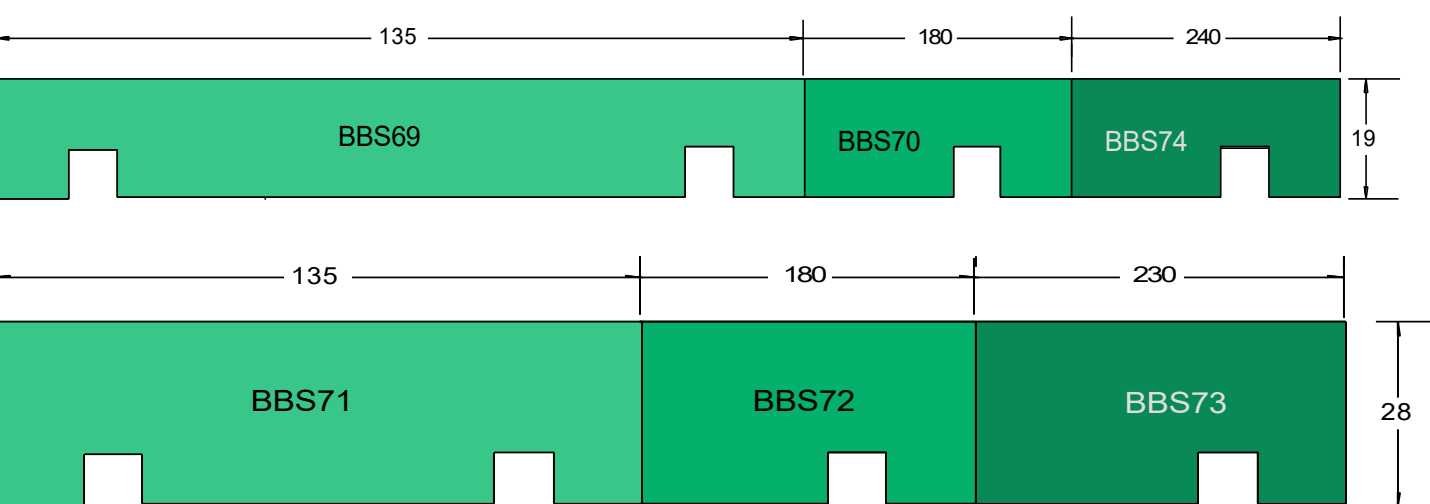

VERTICAL SHIPLAP WEATHER BOARDS

FASCIA BOARDS

NOTE: DRAWINGS NOT TO SCALE

HORIZONTAL RUSTICATED WEATHER BOARDS

HORIZONTAL BEVEL BACK WEATHER BOARDS

HORIZONTAL SPLAYCUT WEATHER BOARDS

BOARD & BATTEN WEATHERBOARDS

TIMBER DECKING

PANELLING & SARKING

REBATED PANELLING

TONGUE & GROOVE FLOORING

EXTERIOR MOULDINGS

INTERNAL MOULDINGS

DECK FIXINGS

Size	DRIVE	Pack Size
10g x 65mm	STAR	400
10g x 65mm	SQUARE	400
12g x 65mm	STAR	300

CLADDING NAILS & ACCESSORIES

Size	No. Per Kilo	Pack Sizes
100x4.00	90	500g
85x3.25	150	2kg
75x3.25	175	5kg
60x3.25	220	
50x2.80	360	

Size	No. Per Kilo	Pack Sizes
100x4.00	95	500g
85x3.15	188	2kg
75x3.15	215	5kg
60x3.15	260	
50x2.80	390	

DRESSED 4 SIDE BOARDS / BANDSAWN 4 SIDES