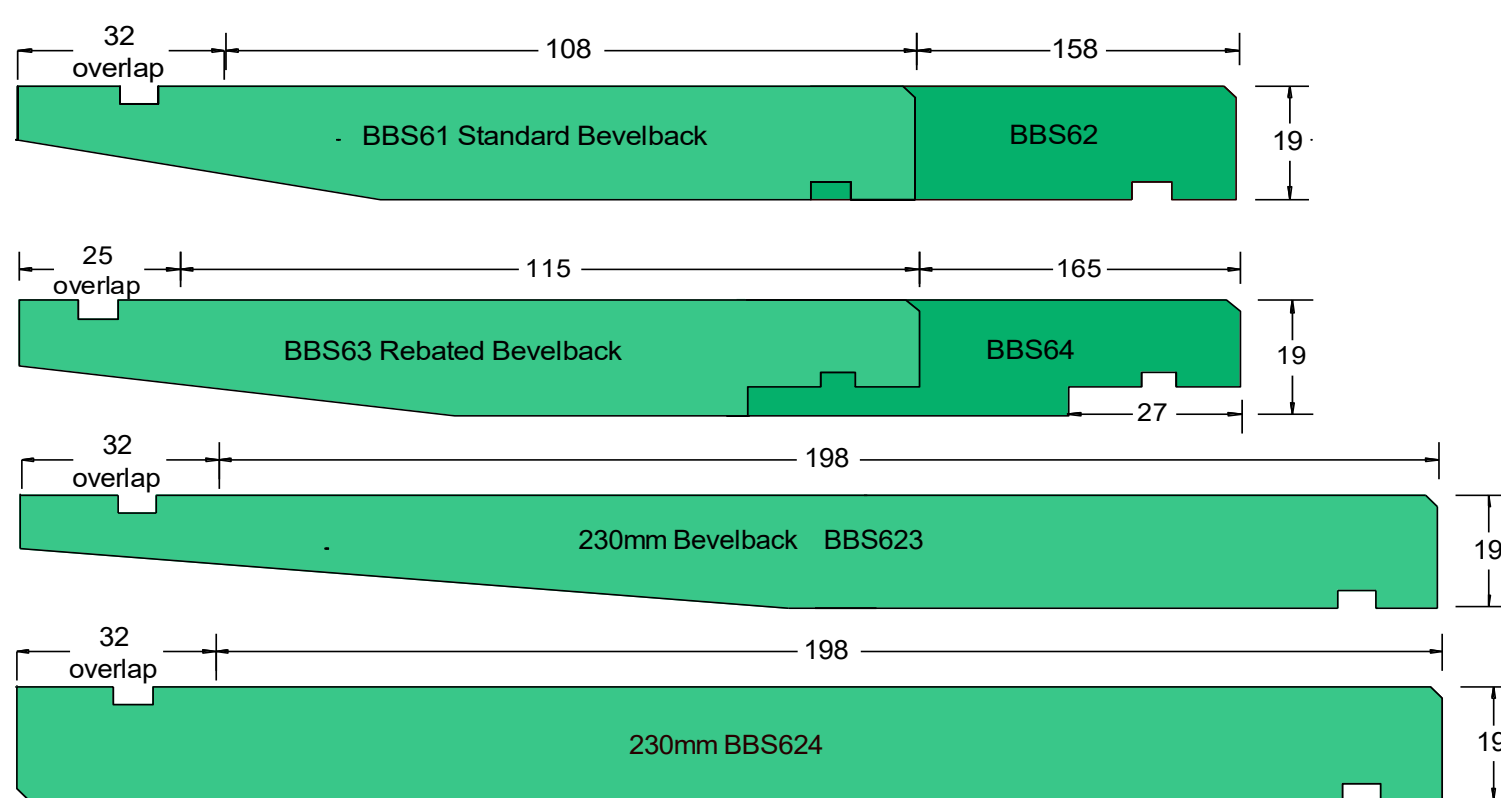

VERTICAL SHIPLAP WEATHER BOARDS

FASCIA BOARDS

NOTE: DRAWINGS NOT TO SCALE

HORIZONTAL RUSTICATED WEATHER BOARDS

HORIZONTAL BEVEL BACK WEATHER BOARDS

HORIZONTAL SPLAYCUT WEATHER BOARDS

BOARD & BATTEN WEATHERBOARDS

TIMBER DECKING

PANELLING & SARKING

REBATED PANELLING

TONGUE & GROOVE FLOORING

EXTERIOR MOULDINGS

INTERNAL MOULDINGS

DECK FIXINGS

Size	DRIVE	Pack Size
10g x 65mm	STAR	400
10g x 65mm	SQUARE	400
12g x 65mm	STAR	300

CLADDING NAILS & ACCESSORIES

Size	No. Per Kilo	Pack Sizes
100x4.00	90	500g
85x3.25	150	2kg
75x3.25	175	5kg
60x3.25	220	
50x2.80	360	

Size	No. Per Kilo	Pack Sizes
100x4.00	95	500g
85x3.15	188	2kg
75x3.15	215	5kg
60x3.15	260	
50x2.80	390	

DRESSED 4 SIDE BOARDS / BANDSAWN 4 SIDES