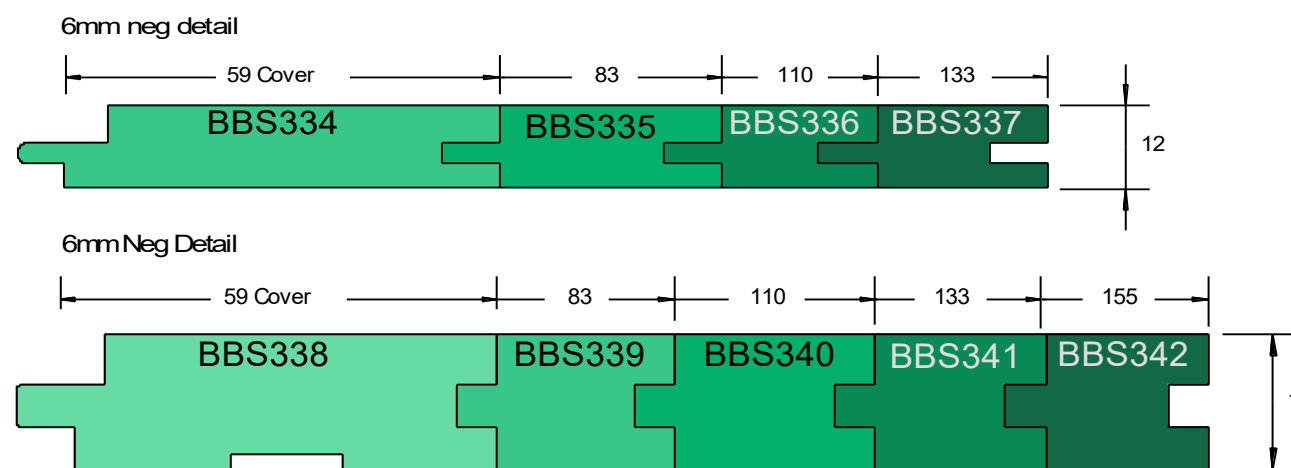

VERTICAL SHIPLAP WEATHER BOARDS

FASCIA BOARDS

NOTE: DRAWINGS NOT TO SCALE

HORIZONTAL RUSTICATED WEATHER BOARDS

HORIZONTAL BEVEL BACK WEATHER BOARDS

HORIZONTAL SPLAYCUT WEATHER BOARDS

BOARD & BATTEN WEATHERBOARDS

TIMBER DECKING

PANELLING & SARKING

REBATED PANELLING

TONGUE & GROOVE FLOORING

EXTERIOR MOULDINGS

INTERNAL MOULDINGS

DECK FIXINGS

Size	DRIVE	Pack Size
10g x 65mm	STAR	400
10g x 65mm	SQUARE	400
12g x 65mm	STAR	300

CLADDING NAILS & ACCESSORIES

Size	No. Per Kilo	Pack Sizes
100x4.00	90	500g
85x3.25	150	2kg
75x3.25	175	5kg
60x3.25	220	
50x2.80	360	

Size	No. Per Kilo	Pack Sizes
100x4.00	95	500g
85x3.15	188	2kg
75x3.15	215	5kg
60x3.15	260	
50x2.80	390	

DRESSED 4 SIDE BOARDS / BANDSAWN 4 SIDES