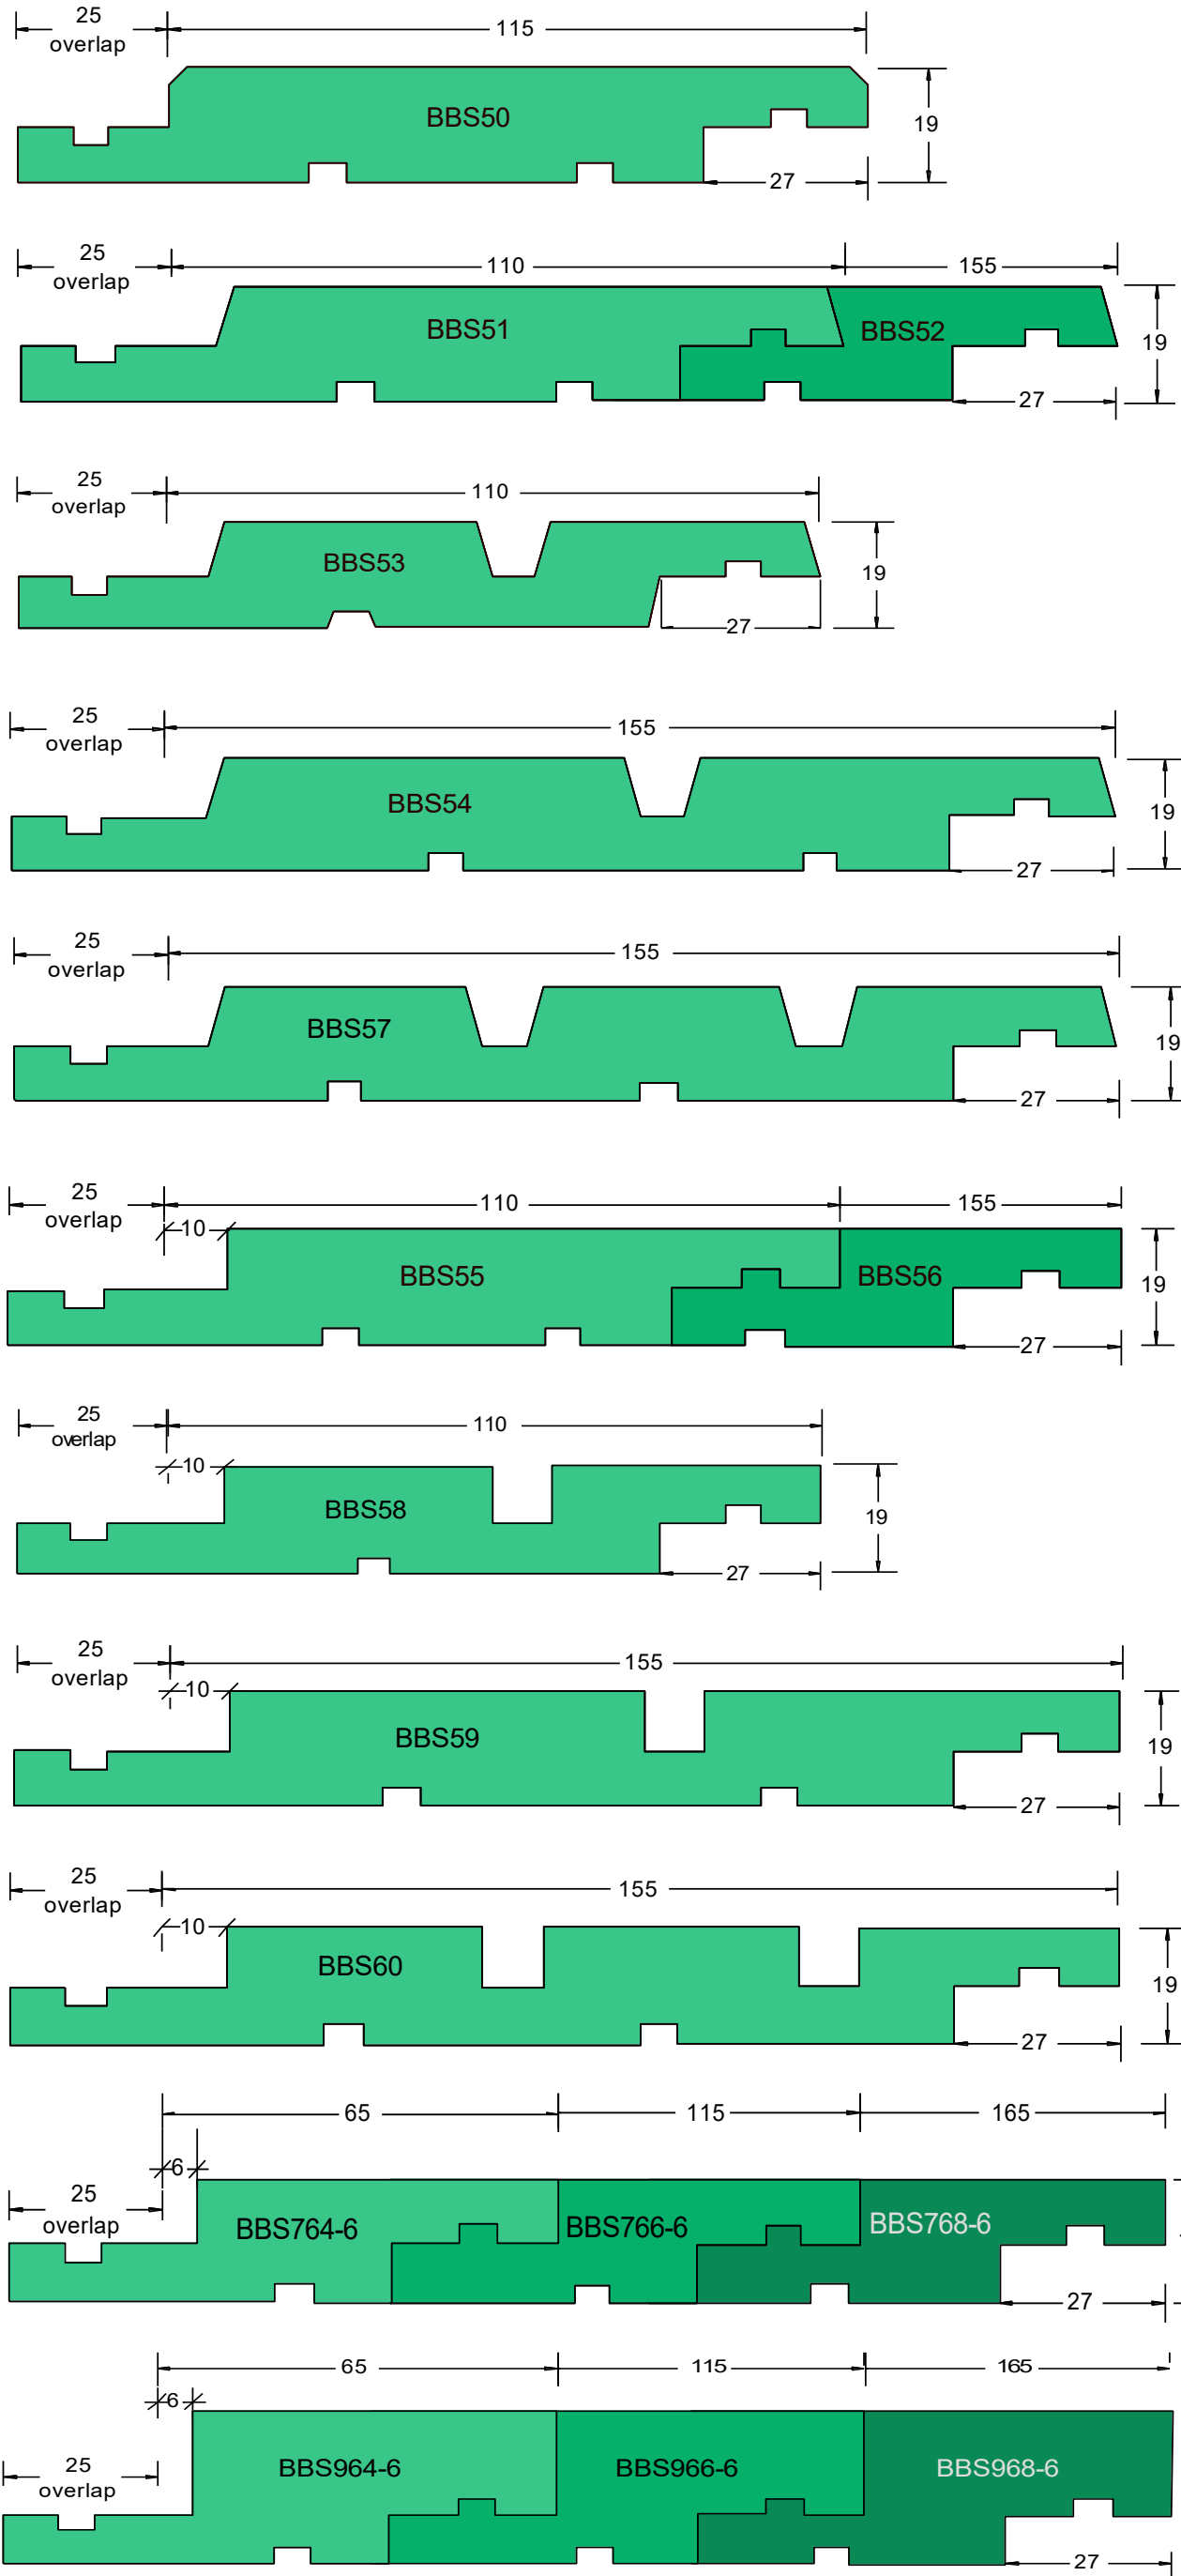

VERTICAL SHIPLAP WEATHER BOARDS

FASCIA BOARDS

NOTE: DRAWINGS NOT TO SCALE

HORIZONTAL RUSTICATED WEATHER BOARDS

HORIZONTAL BEVEL BACK WEATHER BOARDS

HORIZONTAL SPLAYCUT WEATHER BOARDS

BOARD & BATTEN WEATHERBOARDS

TIMBER DECKING

PANELLING & SARKING

REBATED PANELLING

TONGUE & GROOVE FLOORING

EXTERIOR MOULDINGS

INTERNAL MOULDINGS

DECK FIXINGS

Size	DRIVE	Pack Size
10g x 65mm	STAR	400
10g x 65mm	SQUARE	400
12g x 65mm	STAR	300

CLADDING NAILS & ACCESSORIES

Size	No. Per Kilo	Pack Sizes
100x4.00	90	500g
85x3.25	150	2kg
75x3.25	175	5kg
60x3.25	220	
50x2.80	360	

Size	No. Per Kilo	Pack Sizes
100x4.00	95	500g
85x3.15	188	2kg
75x3.15	215	5kg
60x3.15	260	
50x2.80	390	

DRESSED 4 SIDE BOARDS / BANDSAWN 4 SIDES