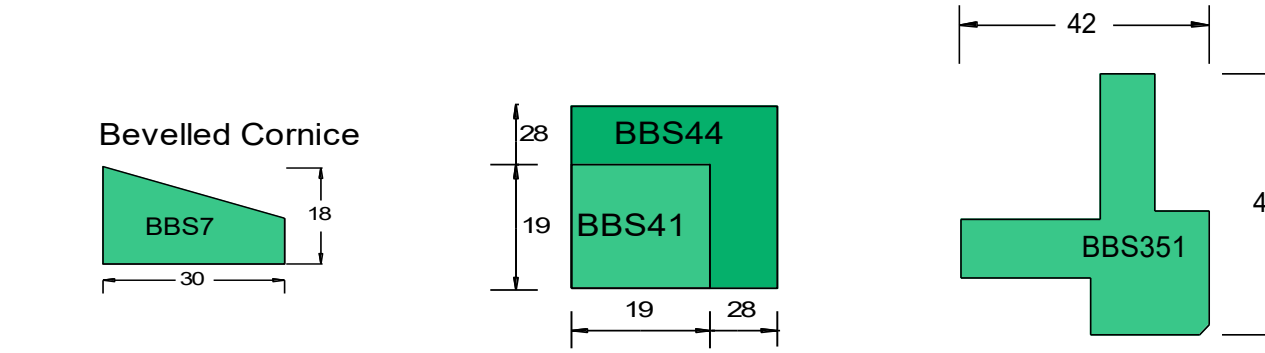

TIMBER DECKING

PANELLING & SARKING

REBATED PANELLING

TONGUE & GROOVE FLOORING

EXTERIOR MOULDINGS

INTERNAL MOULDINGS

DECK FIXINGS

Size	DRIVE	Pack Size
10g x 65mm	STAR	400
10g x 65mm	SQUARE	400
12g x 65mm	STAR	300

DRESSED 4 SIDE BOARDS / BANDSAWN 4 SIDES