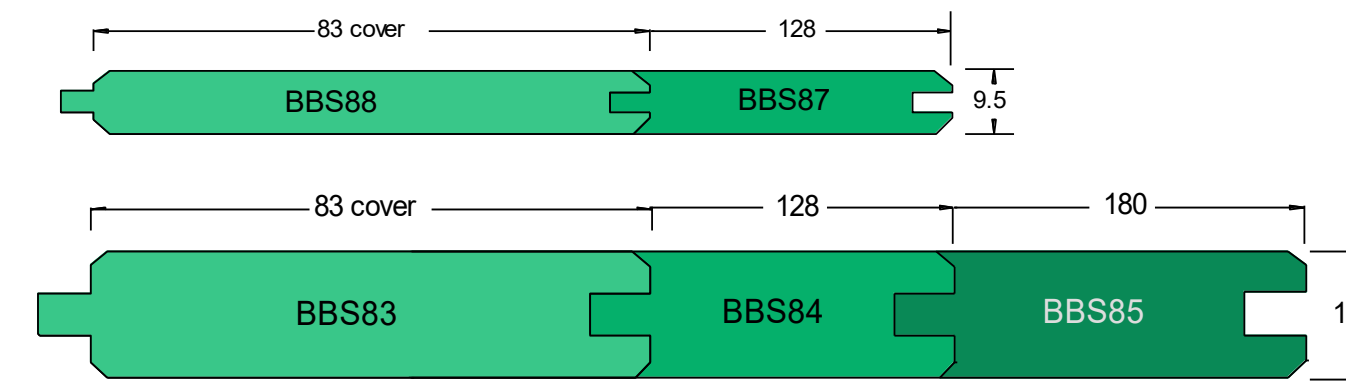

VERTICAL SHIPLAP WEATHER BOARDS

FASCIA BOARDS

NOTE: DRAWINGS NOT TO SCALE

HORIZONTAL RUSTICATED WEATHER BOARDS

HORIZONTAL BEVEL BACK WEATHER BOARDS

HORIZONTAL SPLAYCUT WEATHER BOARDS

BOARD & BATTEN WEATHERBOARDS

TIMBER DECKING

PANELLING & SARKING

REBATED PANELLING

TONGUE & GROOVE FLOORING

EXTERIOR MOULDINGS

INTERNAL MOULDINGS

DECK FIXINGS

Size	DRIVE	Pack Size
10g x 65mm	STAR	400
10g x 65mm	SQUARE	400
12g x 65mm	STAR	300

CLADDING NAILS & ACCESSORIES

Size	No. Per Kilo	Pack Sizes
100x4.00	90	500g
85x3.25	150	2kg
75x3.25	175	5kg
60x3.25	220	
50x2.80	360	

Size	No. Per Kilo	Pack Sizes
100x4.00	95	500g
85x3.15	188	2kg
75x3.15	215	5kg
60x3.15	260	
50x2.80	390	

DRESSED 4 SIDE BOARDS / BANDSAWN 4 SIDES