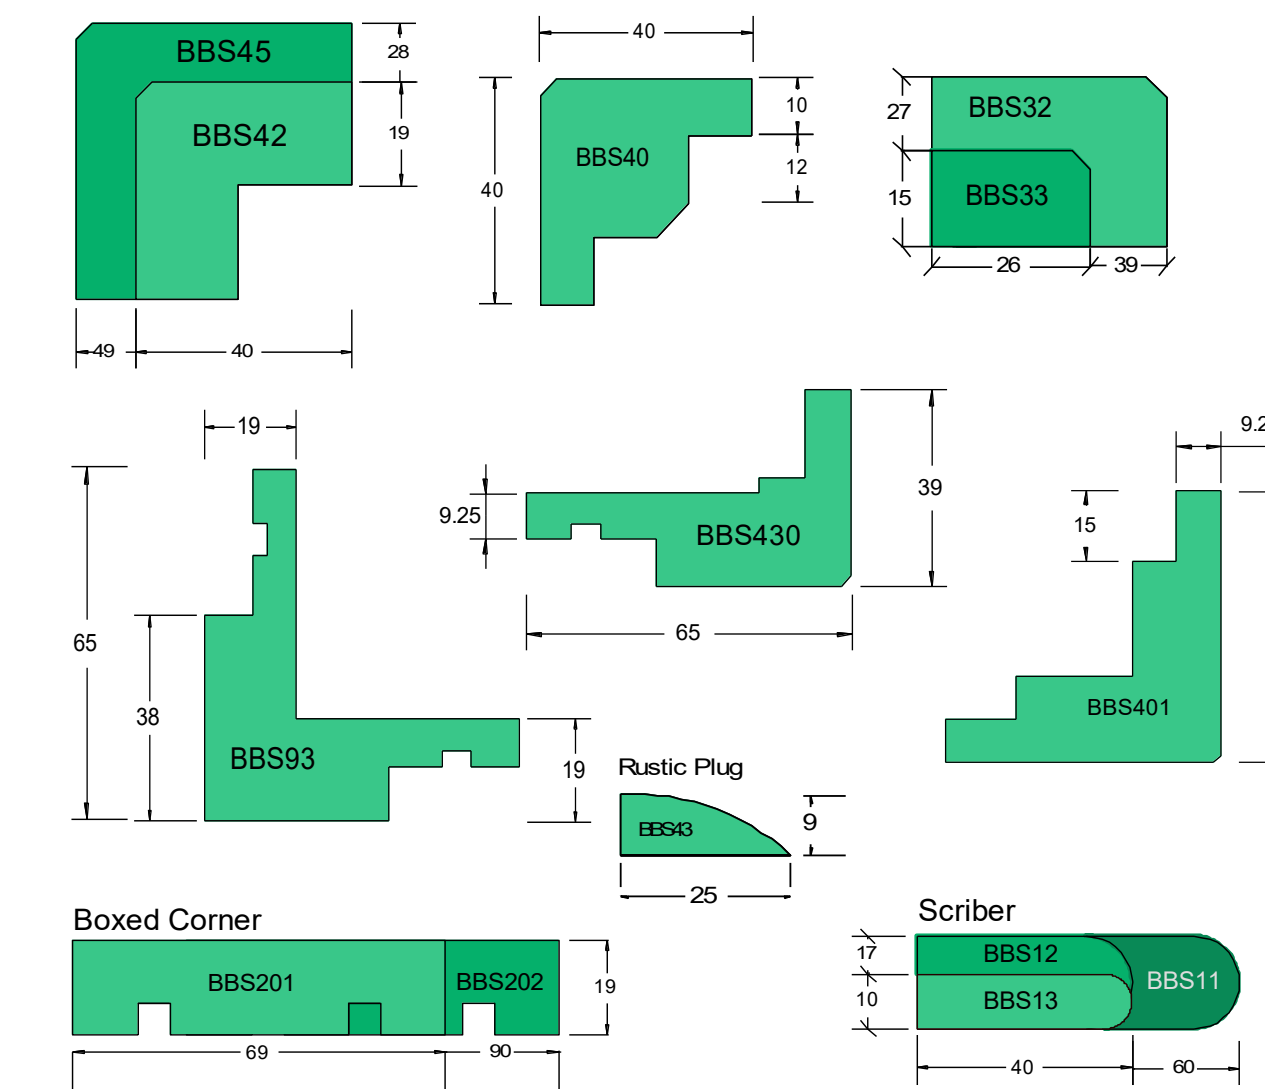

VERTICAL SHIPLAP WEATHER BOARDS

FASCIA BOARDS

NOTE: DRAWINGS NOT TO SCALE

HORIZONTAL RUSTICATED WEATHER BOARDS

HORIZONTAL BEVEL BACK WEATHER BOARDS

HORIZONTAL SPLAYCUT WEATHER BOARDS

BOARD & BATTEN WEATHERBOARDS

TIMBER DECKING

PANELLING & SARKING

REBATED PANELLING

TONGUE & GROOVE FLOORING

EXTERIOR MOULDINGS

INTERNAL MOULDINGS

DECK FIXINGS

Size	DRIVE	Pack Size
10g x 65mm	STAR	400
10g x 65mm	SQUARE	400
12g x 65mm	STAR	300

CLADDING NAILS & ACCESSORIES

Size	No. Per Kilo	Pack Sizes
100x4.00	90	500g
85x3.25	150	2kg
75x3.25	175	5kg
60x3.25	220	
50x2.80	360	

Size	No. Per Kilo	Pack Sizes
100x4.00	95	500g
85x3.15	188	2kg
75x3.15	215	5kg
60x3.15	260	
50x2.80	390	

DRESSED 4 SIDE BOARDS / BANDSAWN 4 SIDES