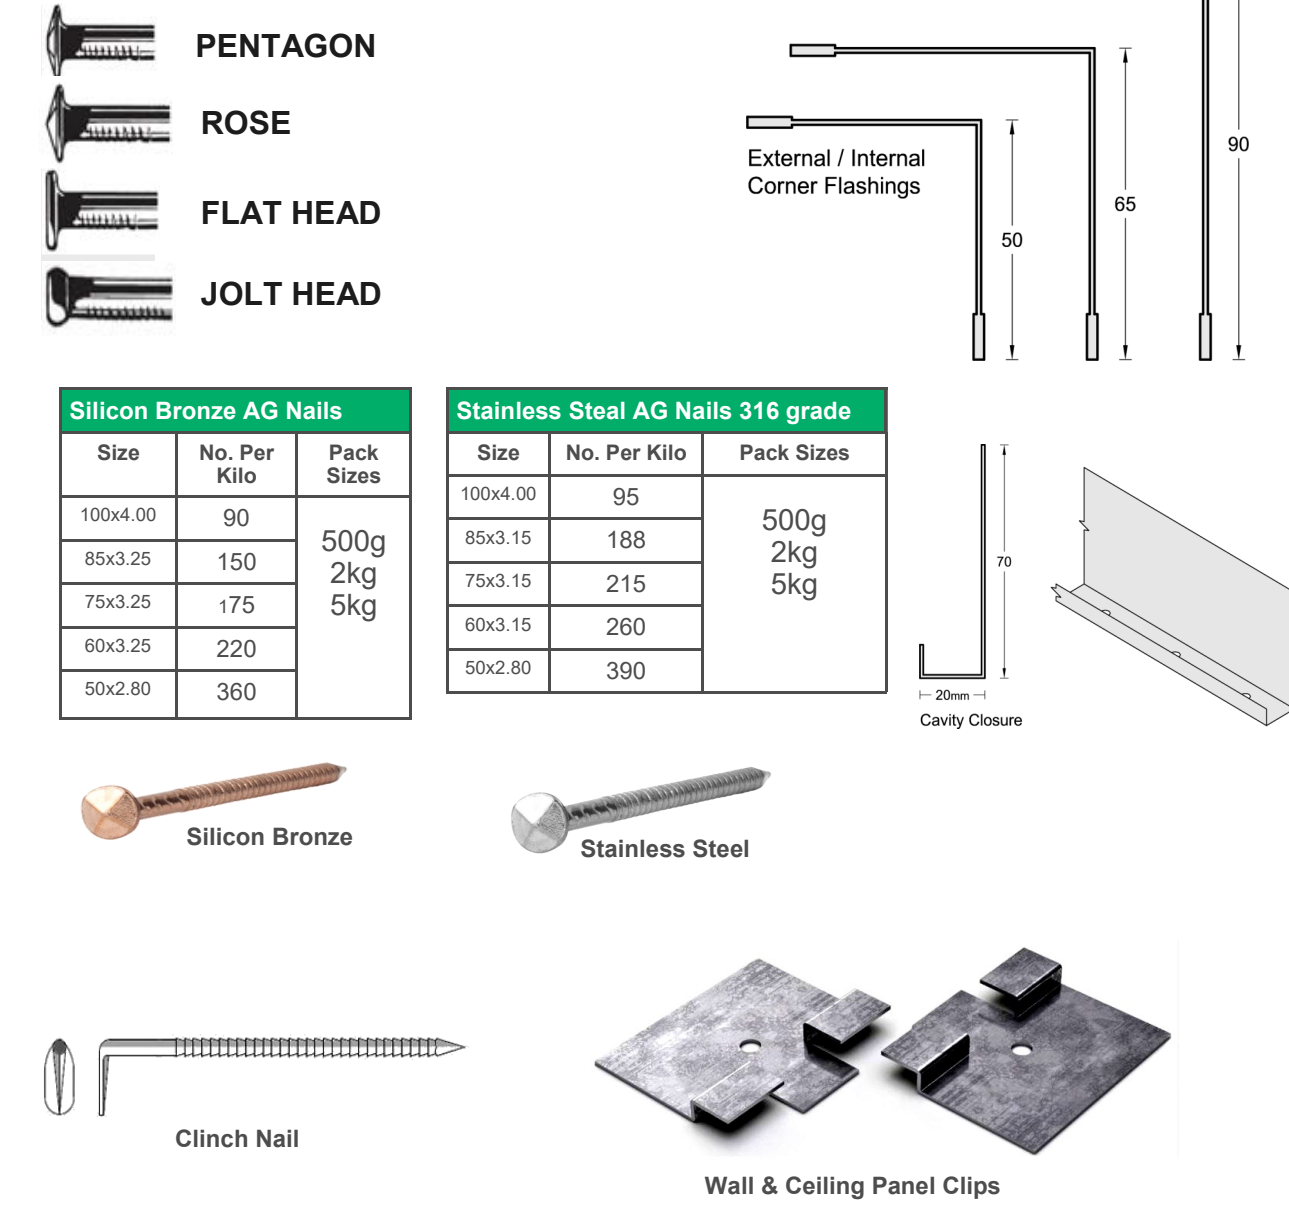

VERTICAL SHIPLAP WEATHER BOARDS

FASCIA BOARDS

NOTE: DRAWINGS NOT TO SCALE

HORIZONTAL RUSTICATED WEATHER BOARDS

HORIZONTAL BEVEL BACK WEATHER BOARDS

HORIZONTAL SPLAYCUT WEATHER BOARDS

BOARD & BATTEN WEATHERBOARDS

TIMBER DECKING

PANELLING & SARKING

REBATED PANELLING

TONGUE & GROOVE FLOORING

EXTERIOR MOULDINGS

INTERNAL MOULDINGS

DECK FIXINGS

Size	DRIVE	Pack Size
10g x 65mm	STAR	400
10g x 65mm	SQUARE	400
12g x 65mm	STAR	300

CLADDING NAILS & ACCESSORIES

Size	No. Per Kilo	Pack Sizes
100x4.00	90	500g
85x3.25	150	2kg
75x3.25	175	5kg
60x3.25	220	
50x2.80	360	

Size	No. Per Kilo	Pack Sizes
100x4.00	95	500g
85x3.15	188	2kg
75x3.15	215	5kg
60x3.15	260	
50x2.80	390	

DRESSED 4 SIDE BOARDS / BANDSAWN 4 SIDES