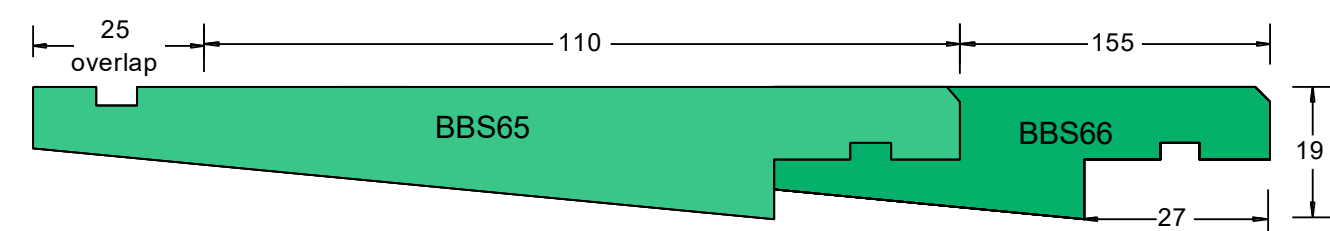

VERTICAL SHIPLAP WEATHER BOARDS

FASCIA BOARDS

NOTE: DRAWINGS NOT TO SCALE

HORIZONTAL RUSTICATED WEATHER BOARDS

HORIZONTAL BEVEL BACK WEATHER BOARDS

HORIZONTAL SPLAYCUT WEATHER BOARDS

BOARD & BATTEN WEATHERBOARDS

TIMBER DECKING

PANELLING & SARKING

REBATED PANELLING

TONGUE & GROOVE FLOORING

EXTERIOR MOULDINGS

INTERNAL MOULDINGS

DECK FIXINGS

Size	DRIVE	Pack Size
10g x 65mm	STAR	400
10g x 65mm	SQUARE	400
12g x 65mm	STAR	300

CLADDING NAILS & ACCESSORIES

Size	No. Per Kilo	Pack Sizes
100x4.00	90	500g
85x3.25	150	2kg
75x3.25	175	5kg
60x3.25	220	
50x2.80	360	

Size	No. Per Kilo	Pack Sizes
100x4.00	95	500g
85x3.15	188	2kg
75x3.15	215	5kg
60x3.15	260	
50x2.80	390	

DRESSED 4 SIDE BOARDS / BANDSAWN 4 SIDES