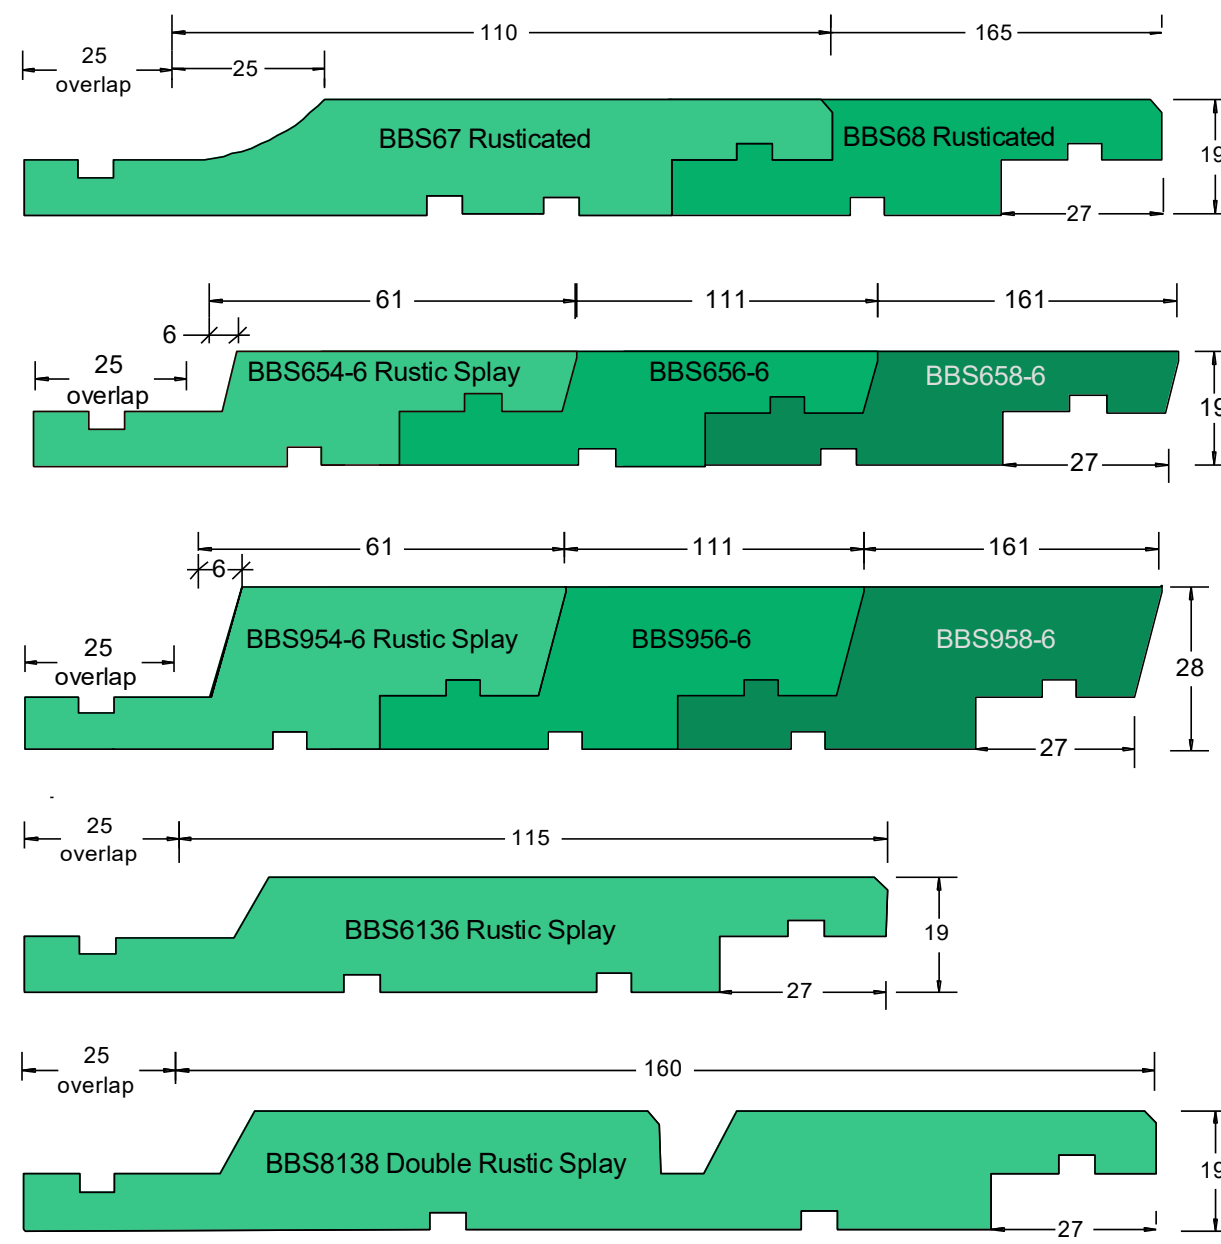

VERTICAL SHIPLAP WEATHER BOARDS

FASCIA BOARDS

NOTE: DRAWINGS NOT TO SCALE

HORIZONTAL RUSTICATED WEATHER BOARDS

HORIZONTAL BEVEL BACK WEATHER BOARDS

HORIZONTAL SPLAYCUT WEATHER BOARDS

BOARD & BATTEN WEATHERBOARDS

TIMBER DECKING

PANELLING & SARKING

REBATED PANELLING

TONGUE & GROOVE FLOORING

EXTERIOR MOULDINGS

INTERNAL MOULDINGS

DECK FIXINGS

Size	DRIVE	Pack Size
10g x 65mm	STAR	400
10g x 65mm	SQUARE	400
12g x 65mm	STAR	300

CLADDING NAILS & ACCESSORIES

Size	No. Per Kilo	Pack Sizes
100x4.00	90	500g
85x3.25	150	2kg
75x3.25	175	5kg
60x3.25	220	
50x2.80	360	

Size	No. Per Kilo	Pack Sizes
100x4.00	95	500g
85x3.15	188	2kg
75x3.15	215	5kg
60x3.15	260	
50x2.80	390	

DRESSED 4 SIDE BOARDS / BANDSAWN 4 SIDES