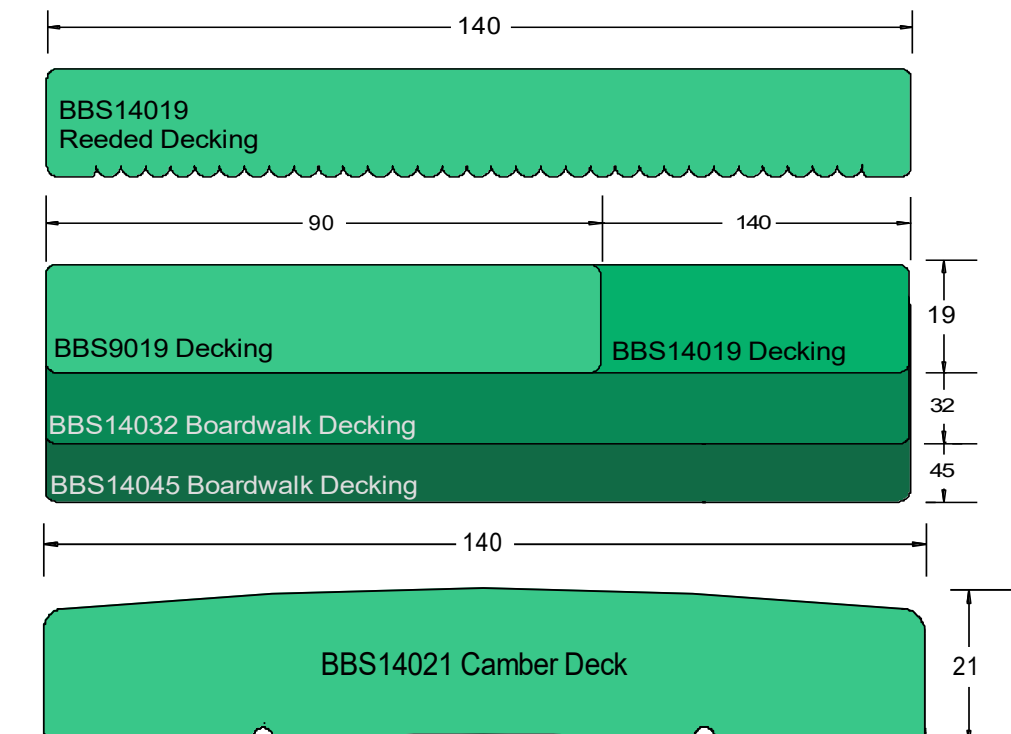

VERTICAL SHIPLAP WEATHER BOARDS

FASCIA BOARDS

NOTE: DRAWINGS NOT TO SCALE

HORIZONTAL RUSTICATED WEATHER BOARDS

HORIZONTAL BEVEL BACK WEATHER BOARDS

HORIZONTAL SPLAYCUT WEATHER BOARDS

BOARD & BATTEN WEATHERBOARDS

TIMBER DECKING

PANELLING & SARKING

REBATED PANELLING

TONGUE & GROOVE FLOORING

EXTERIOR MOULDINGS

INTERNAL MOULDINGS

DECK FIXINGS

Size	DRIVE	Pack Size
10g x 65mm	STAR	400
10g x 65mm	SQUARE	400
12g x 65mm	STAR	300

CLADDING NAILS & ACCESSORIES

Size	No. Per Kilo	Pack Sizes
100x4.00	90	500g
85x3.25	150	2kg
75x3.25	175	5kg
60x3.25	220	
50x2.80	360	

Size	No. Per Kilo	Pack Sizes
100x4.00	95	500g
85x3.15	188	2kg
75x3.15	215	5kg
60x3.15	260	
50x2.80	390	

DRESSED 4 SIDE BOARDS / BANDSAWN 4 SIDES