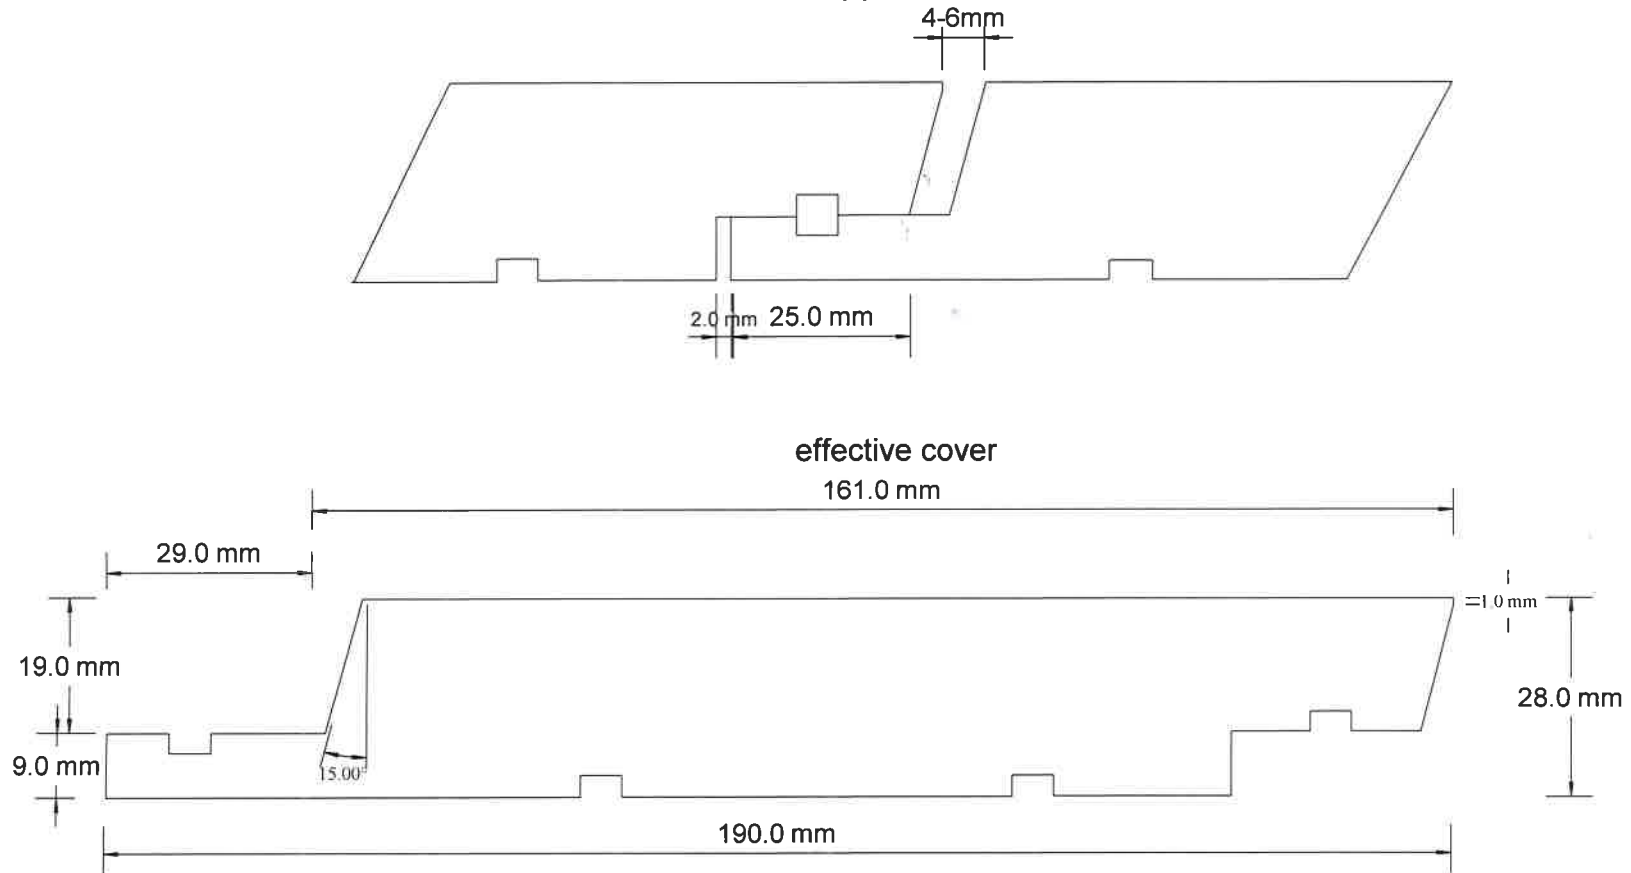

Can be supplied 4mm or 6mm Channel

Profile: BBS 958-4 (4mm Channel)

Date:14/10/2019