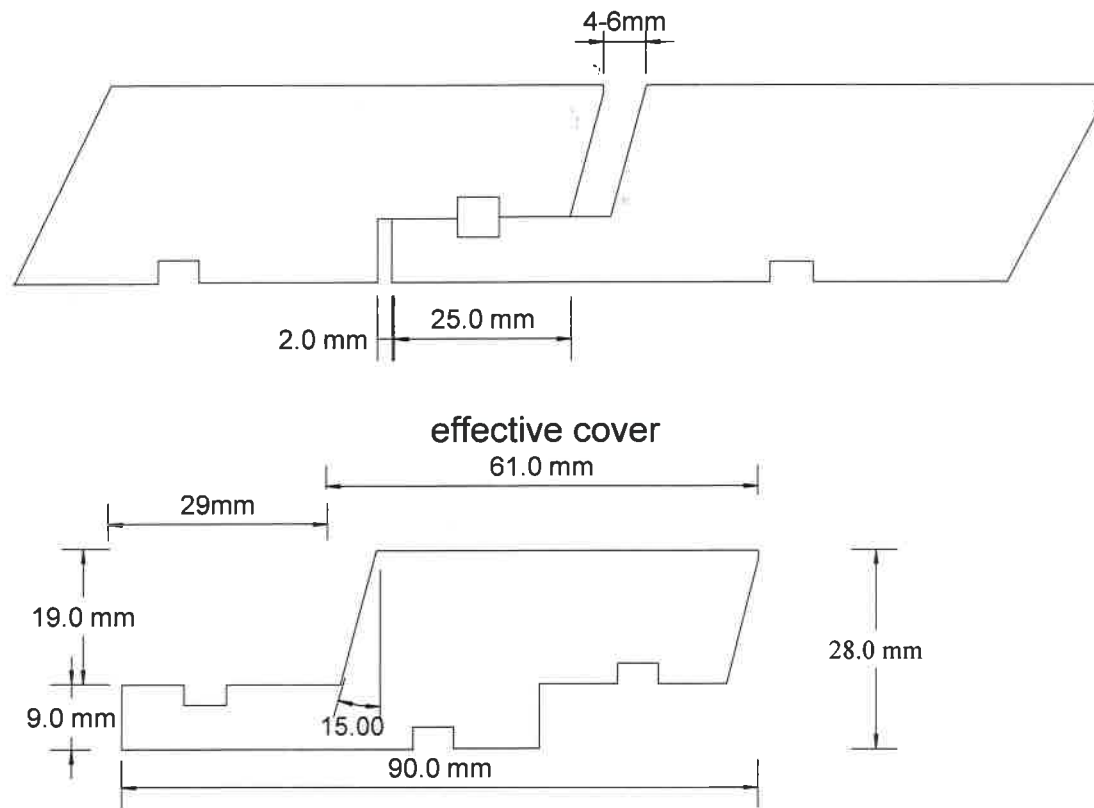

Can be supplied 4mm or 6mm Channel

Profile: BBS 954-4 (4mm Channel)

Date: 20/11/2019