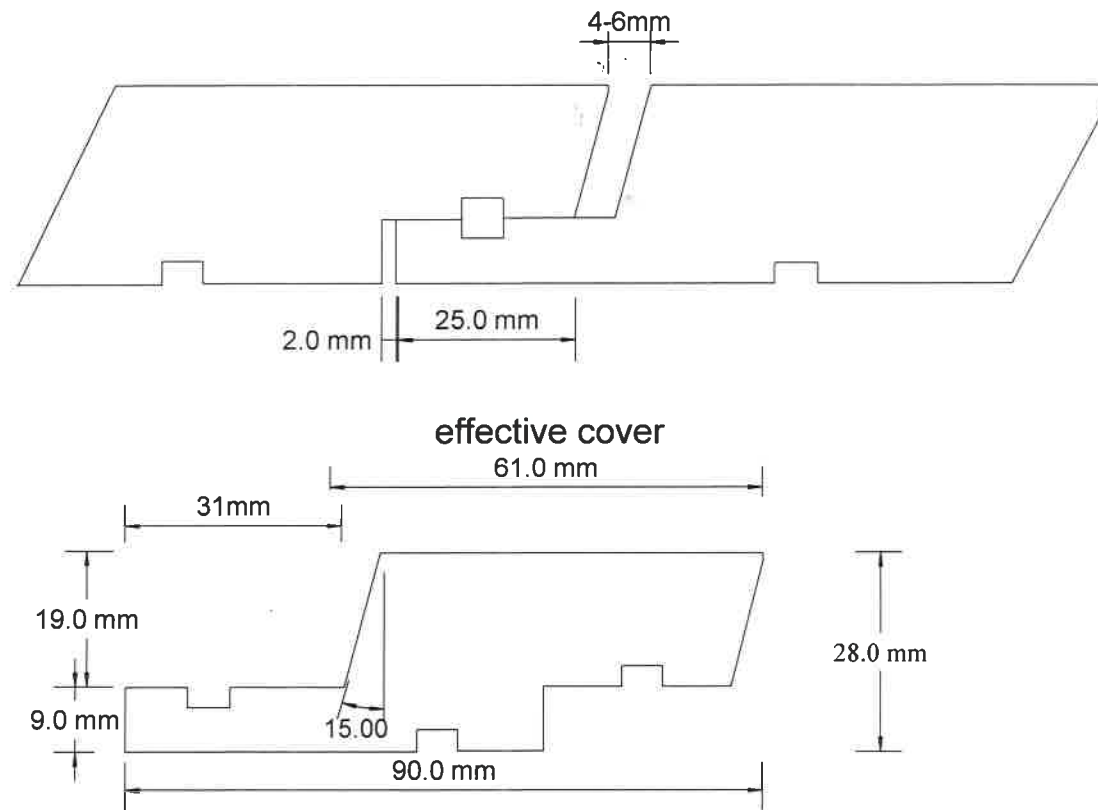

Can be supplied 4mm or 6mm Channel

Profile: BBS 954-6 (6mm Channel)

Date: 20/11/2019